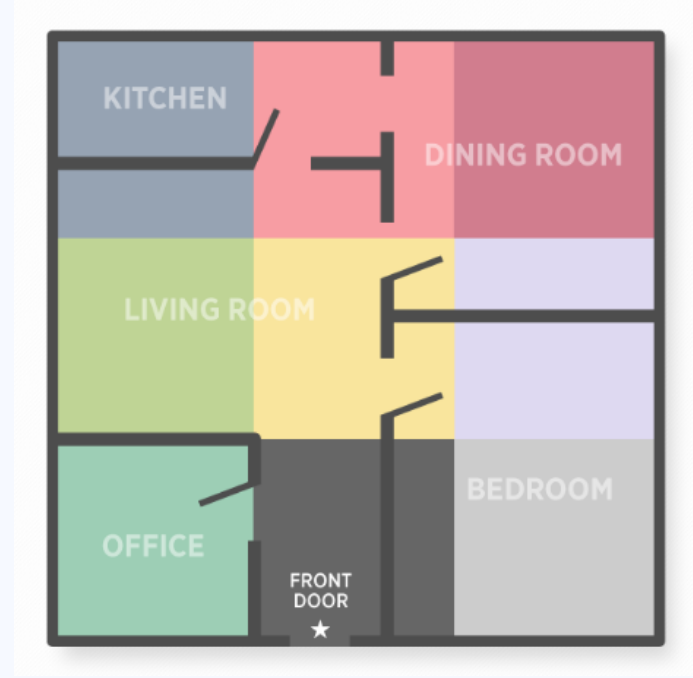

Loncle cheie din casa

FENG SHUI *traditional*

The BAGUA

POWER • WEALTH ABUNDANCE Generate Cash Flow Raise Money Increase Prosperity Fire Red • Purple ▲	FAME • FUTURE REPUTATION Increase Recognition Establish Reputation Become Well Known Fire Red • Orange ▲	LOVE • MARRIAGE RELATIONSHIPS Attract Love Enhance Relationship Improve Self-Esteem Fire Red • Pink ▲
FAMILY • HEALTH COMMUNITY Cultivate Social Life Strengthen Family Ties Improve Health Wood Green ■	WELL-BEING BALANCE Achieve Balance Recover From Illness Increase Athletic Abilities Earth Yellow • Brown ■	CREATIVITY CHILDREN • LEGACY Unblock Creativity Start New Project Connect with Children Metal White • Gray • Metallic ●
KNOWLEDGE WISDOM • HARMONY Attend School or Study Encourage Self-Growth Cultivate Peaceful Life Water Blue • Black ≡	SELF • CAREER WORK Change Jobs Switch Career Fields Meet New Work Goals Water Blue • Black ≡	COMPASSION • TRAVEL HELPFUL PEOPLE Attract Clients or Mentors Travel or Relocate Strengthen Spirituality Metal White • Gray • Metallic ●

ORIENT WITH PRIMARY ENTRANCE ALONG THIS LINE

Cercul vietii

Găsirea acestor zone în casa noastră în funcție de:

- Emotii, stări, intuiție
- Zonele în care avem acele activități

- EXERCITIU

FENG SHUI *personal*